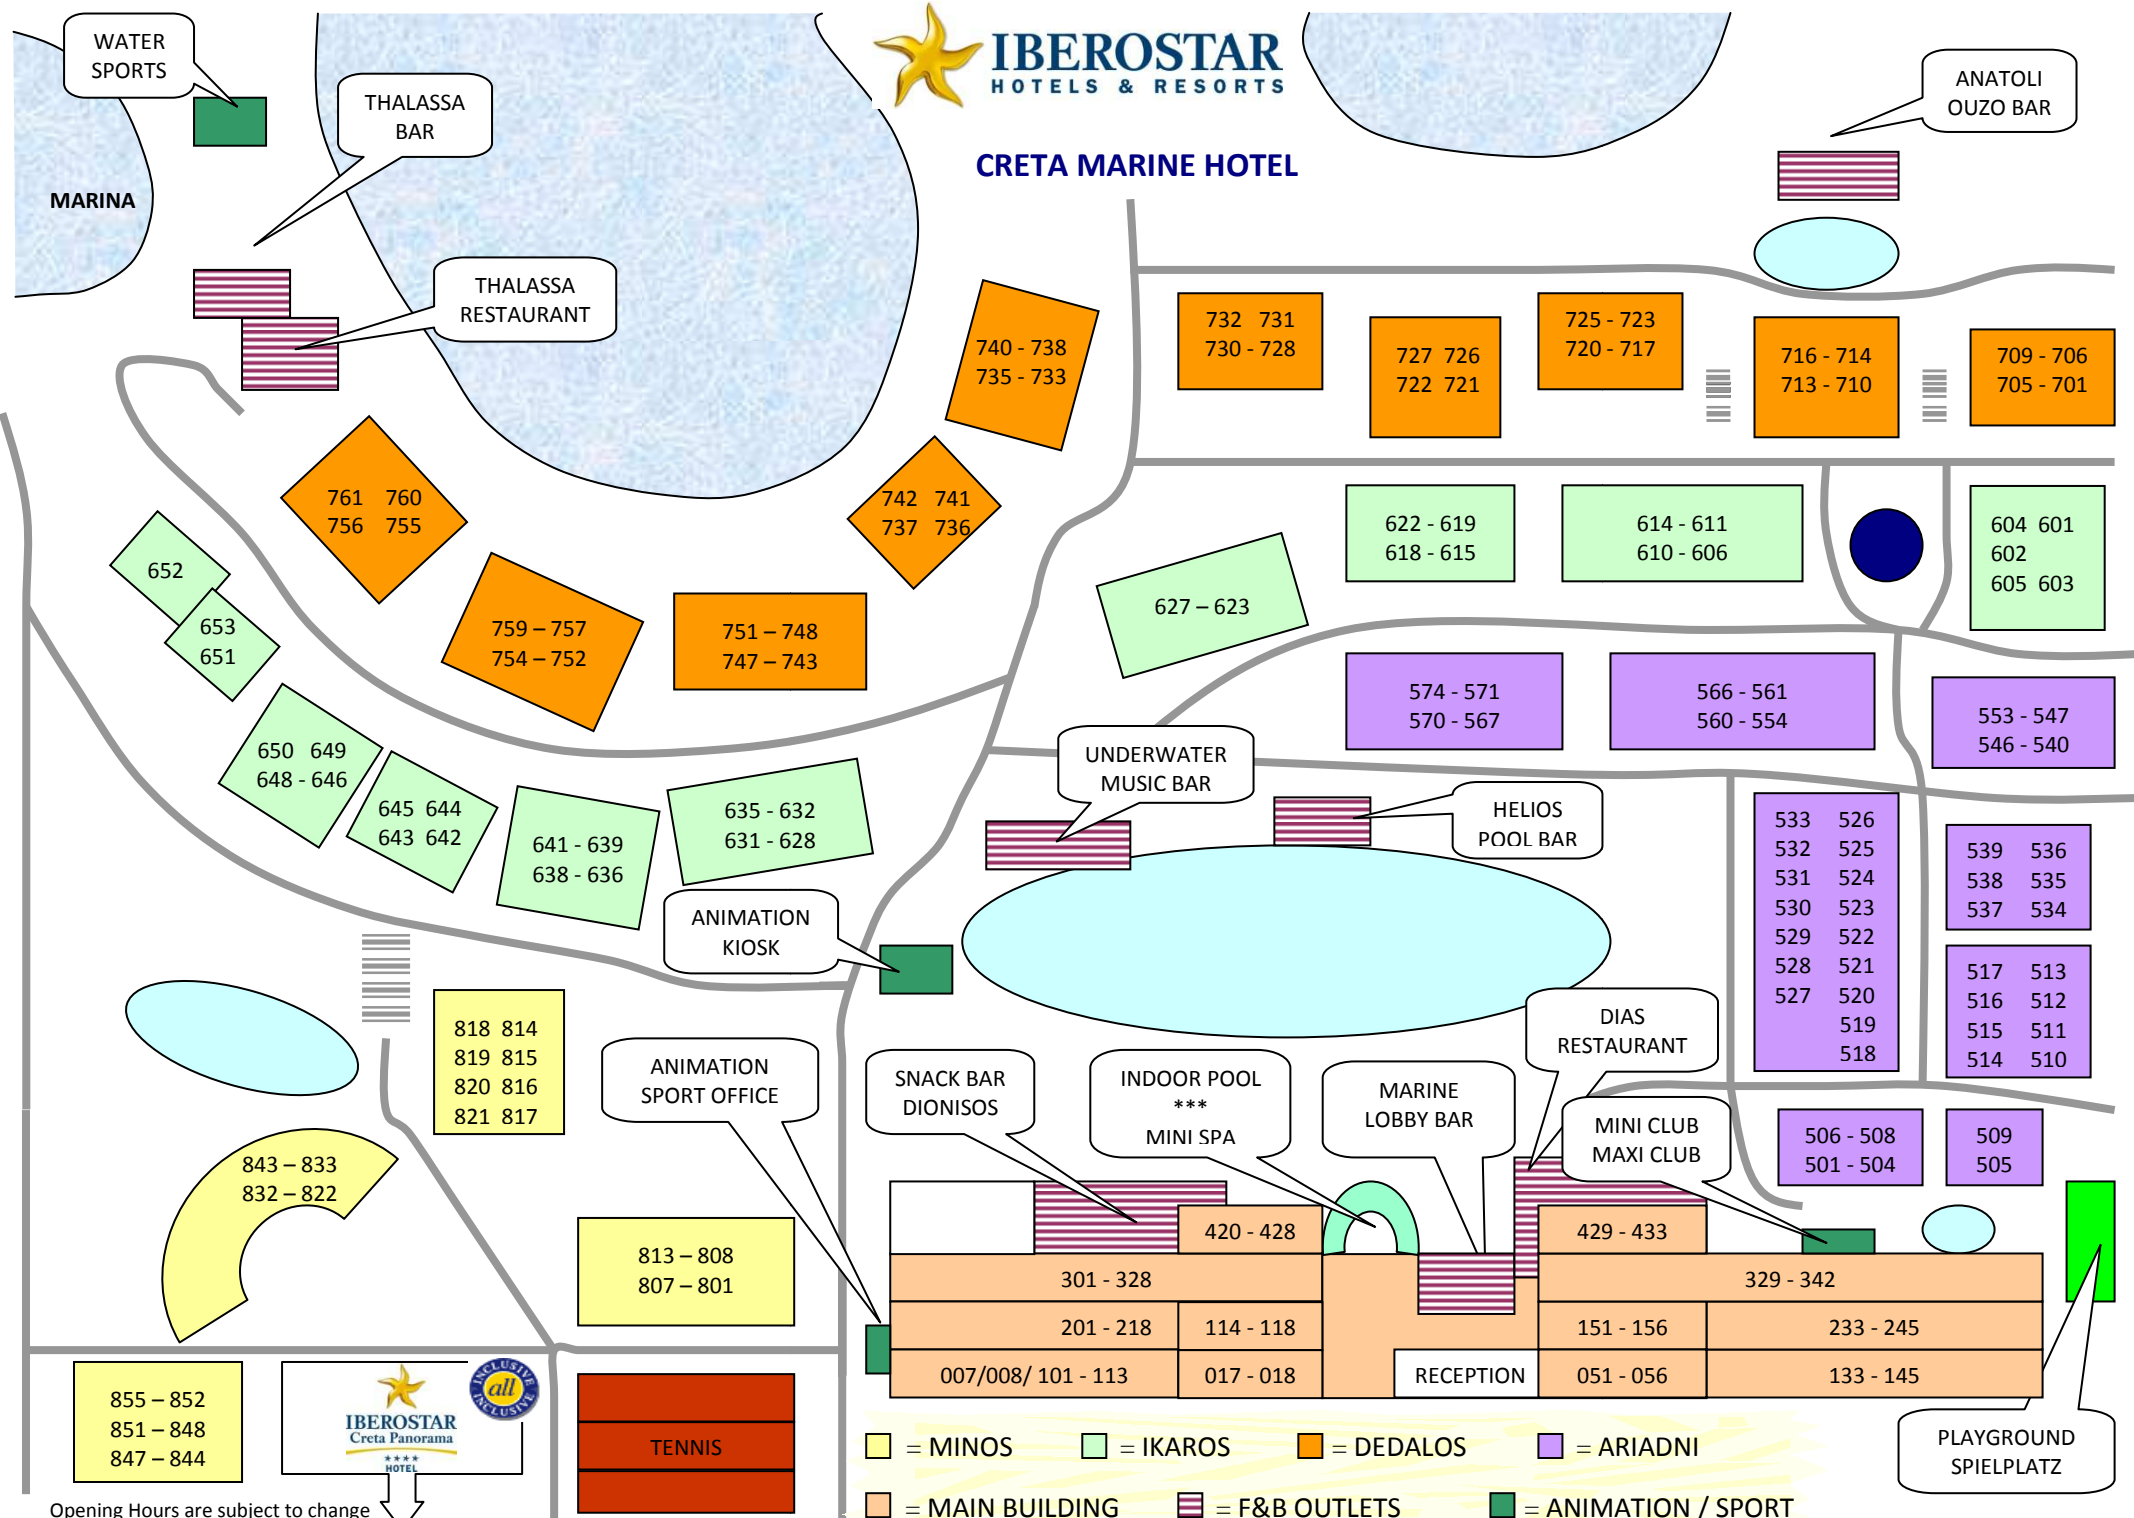

### CRETA MARINE HOTEL

- = MINOS
- = IKAROS
- = DEDALOS
- = ARIADNI
- = MAIN BUILDING
- = F&B OUTLETS
- = ANIMATION / SPORT

Opening Hours are subject to change

PLAYGROUND  
SPIELPLATZ